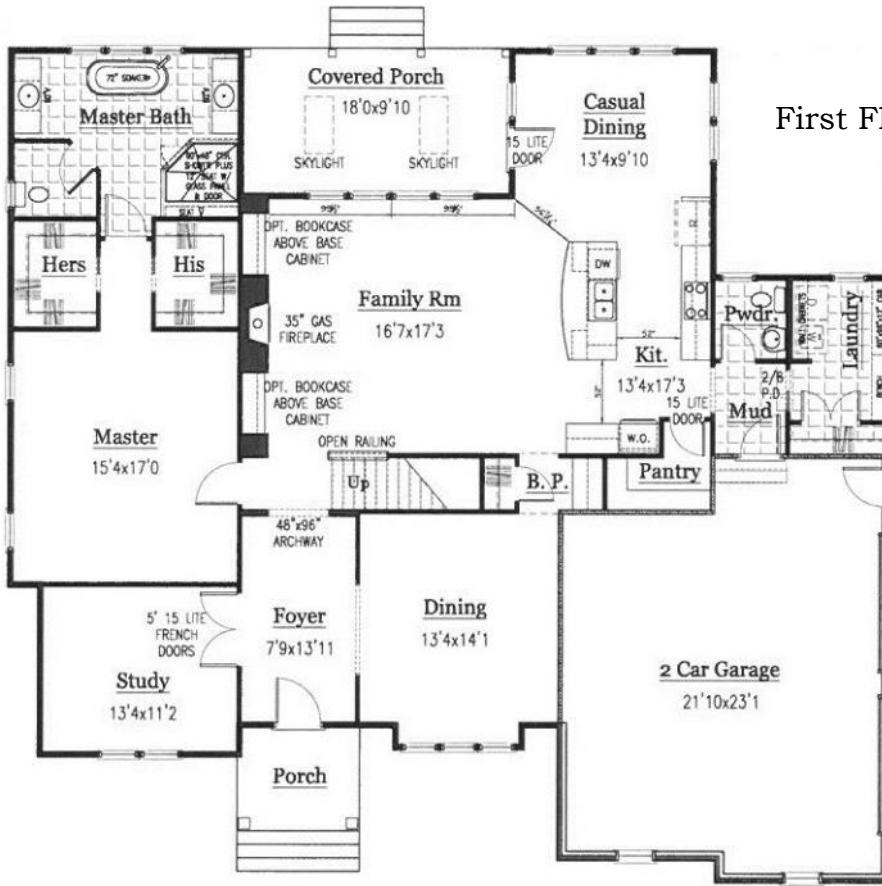

## WILMINGTON II

*Renderings/photos are for illustrative purposes only and are subject to change without notice.*

---

1st Floor	2,000
2nd Floor	<u>1,300</u>
Total	3,300

---

This picturesque cottage style home with stone and single accents on the front elevations looks as if it has leapt off of the pages of Southern Living magazine. This home features an open, flowing floor plan that is perfect for entertaining. The great room opens directly to the kitchen and morning room. First floor master suite with his-and-her walk-in closets and a sumptuous master bath. A rear covered porch provides the perfect outdoor entertaining space. Upstairs you will find three bedrooms, two full baths, an oversized bonus room offering numerous possibilities, and lots of walk-in storage areas.

# Youngblood

P · R · O · P · E · R · T · I · E · S

First Floor

Second Floor