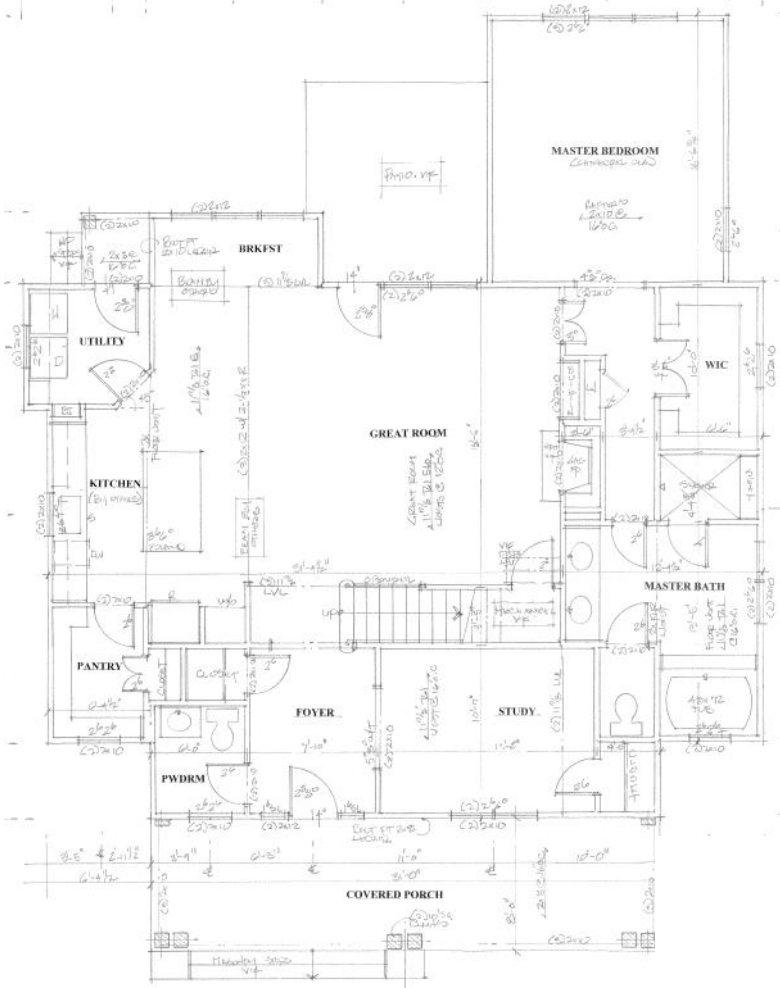

MADDEN

Renderings/photos are for illustrative purposes only and are subject to change without notice.

1st Floor	1,650
2nd Floor	<u>1,000</u>
Total	2,650

This classic craftsman style home features a wonderfully inviting full front porch, rear porch or deck, and detached two-car garage. Once inside, you will find a home that lives how you want to live. The first floor offers a formal dining room perfect for holiday gatherings. If you don't need formal dining, this flexible space could be a study, living room, or bedroom. An amazing kitchen features an oversized center island and opens up to the family room. The first floor vaulted master suite has a spacious walk-in closet and luxury master bath. The second floor boasts two additional bedrooms, a full bath, and a relaxing loft space which could also be a fourth bedroom.

First Floor

Second Floor