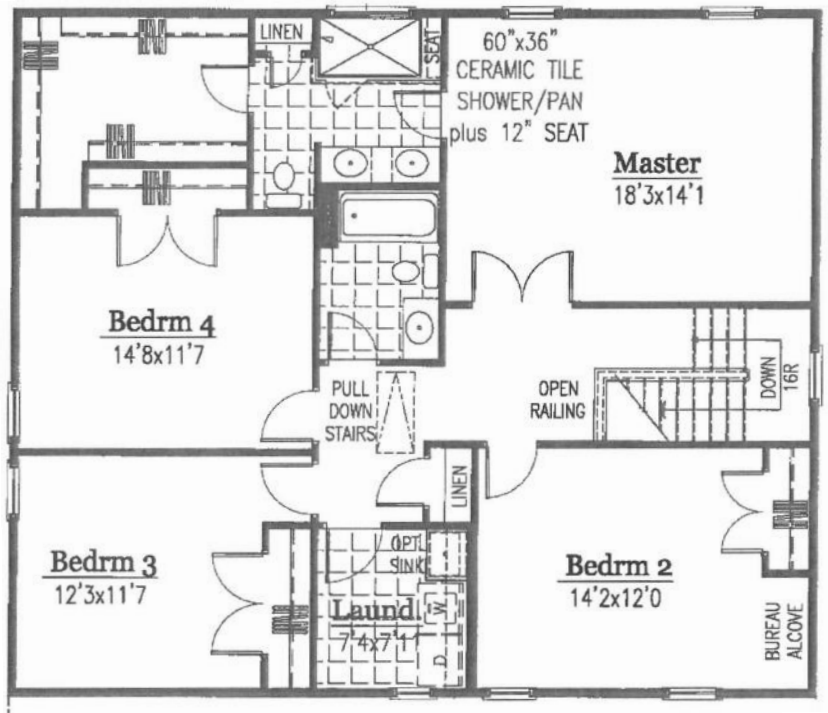

ESSEX

Renderings/photos are for illustrative purposes only and are subject to change without notice.

1st Floor	1,090
2nd Floor	<u>1,310</u>
Total	2,400

Classic, handsome, charming, stately...these are just a few words which describe this craftsman beauty. Generously proportioned room sizes and old world craftsmanship will remind you of the quality of homes from decades past yet the open flowing interior provides a modern flair. The kitchen was designed with chefs in mind and opens directly to the massive family room and breakfast nook. Flexible first floor dining room, study, or living room. Use the space depending on how you live! The second floor features a spacious master suite with walk-in closet and luxury master bath, three additional bedrooms, a full bath, and a great laundry room.

Youngblood

P · R · O · P · E · R · T · I · E · S

First Floor

Second Floor