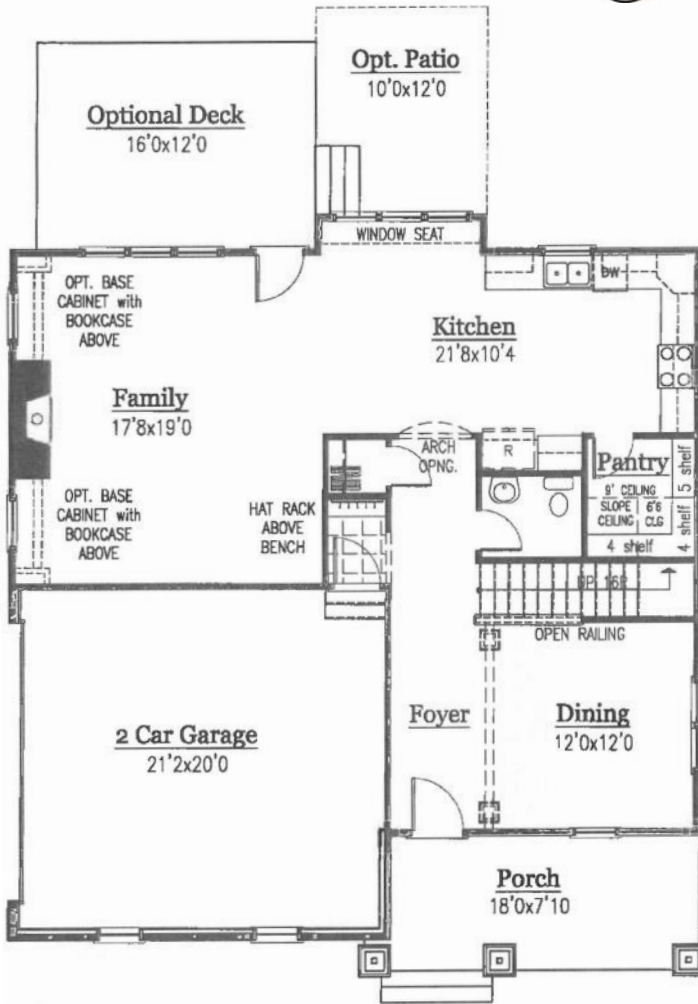

ESSEX

Renderings/photos are for illustrative purposes only and are subject to change without notice.

1st Floor	1,090
2nd Floor	<u>1,310</u>
Total	2,400

Classic, handsome, charming, stately...these are just a few words which describe this craftsman beauty. Generously proportioned room sizes and old world craftsmanship will remind you of the quality of homes from decades past yet the open flowing interior provides a modern flair. The kitchen was designed with chefs in mind and opens directly to the massive family room and breakfast nook. Flexible first floor dining room, study, or living room. Use the space depending on how you live! The second floor features a spacious master suite with walk-in closet and luxury master bath, three additional bedrooms, a full bath, and a great laundry room.

Youngblood

P · R · O · P · E · R · T · I · E · S

First Floor

Second Floor