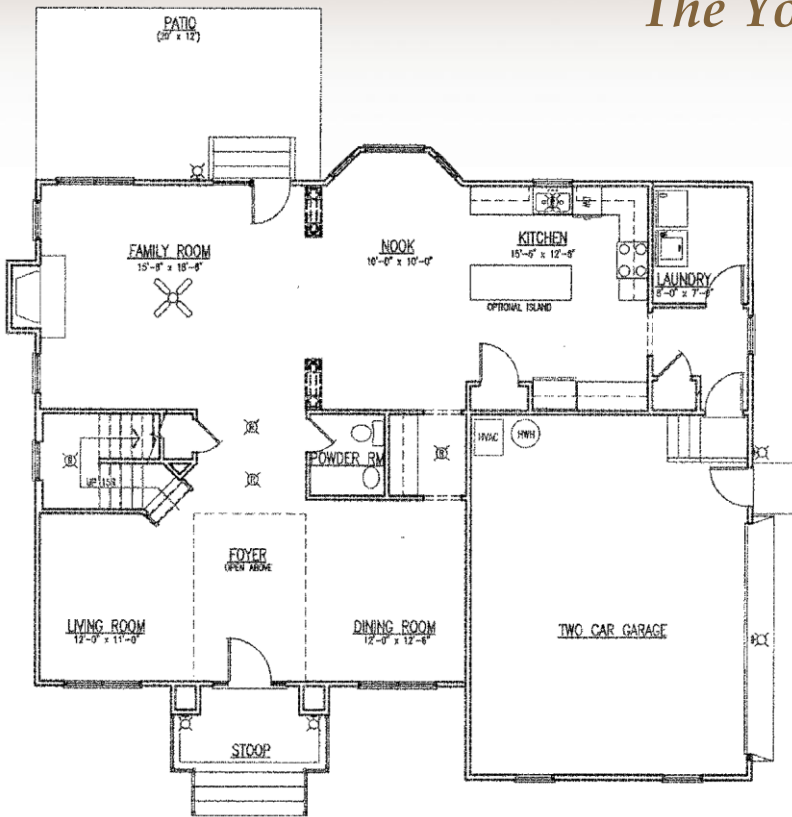

Inspired Designs for Passionate Living...

The York

This beautiful transitional boasts an open, flowing floor plan that is perfect for modern living and entertaining. Cooks will appreciate the expansive kitchen with extra large center island and optional butler's pantry leading to the formal dining room. The spacious family room opens directly to the kitchen and morning room. The unique switchback stairs lead to an impressive second floor hallway and loft (or optional fifth bedroom) which overlooks the foyer. The large vaulted master bedroom has an enormous partitioned walk-in closet and luxury master bath. Three extremely spacious additional bedrooms and a full bathroom complete the second floor. The walk-up third floor provides excellent storage or the opportunity to add a recreation room or guest suite.

| | | | |
|------------------------|---------------|--|--|
| Bedrooms: | 4 | Loft: | 12' x 11' |
| Bathrooms: | 2.5 | Morning Rm. (Opt): | 175 Sq. Ft. |
| Dining Room: | 12'0" x 12'6" | 3rd Flr. (Optional): | 370 Sq. Ft. |
| Kitchen: | 15'6" x 12'6" | Garage Square Feet: | 2 Car |
| Breakfast Nook: | 10' x 10' | Finished Square Feet: | 3,162 |
| Family Room: | 15'8" x 18'6" | Fireplace: | Gas Fireplace |
| Living Room: | 12' x 11' | Water: | Public |
| Master Bedroom: | 13' x 19' | Sewer: | Public |
| Bedroom 2: | 15'6" x 12' | Heat: | Natural Gas (1 st flr) & Heat Pump (2 nd flr) |
| Bedroom 3: | 15'6" x 12' | Air: | Electric - 2 Zone AC |
| Bedroom 4: | 11' x 17'6" | | |

Youngblood
P·R·O·P·E·R·T·I·E·S

Inspired Designs for Passionate Living...

The York

First Floor

Morning Room (Optional)

Second Floor

Third Floor (Optional)

All dimensions are approximate. Floor plans and specifications are subject to modification without notice. Renderings are an artist's representation for illustrative purposes only.