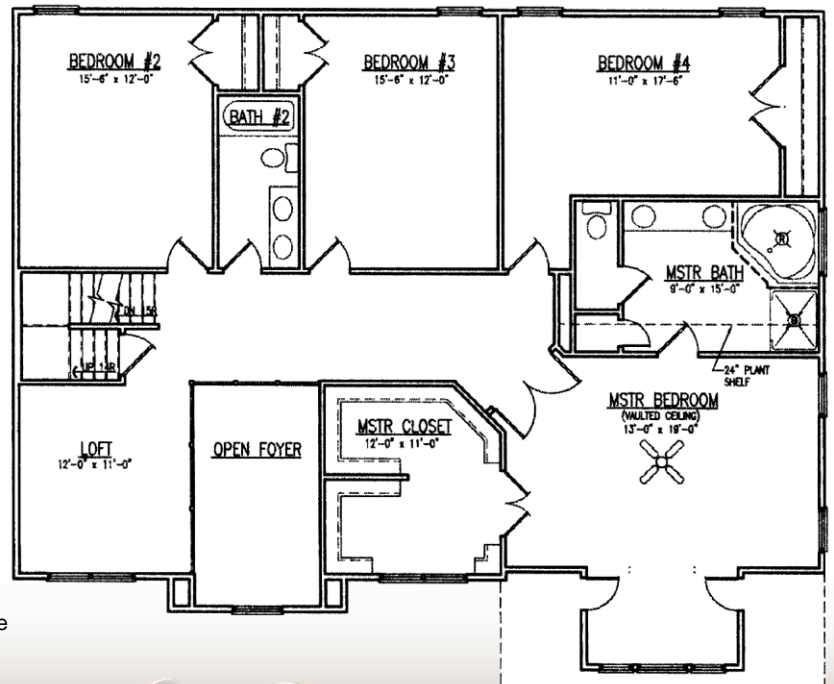

Inspired Designs for Passionate Living...

The York

This beautiful transitional boasts an open, flowing floor plan that is perfect for modern living and entertaining. Cooks will appreciate the expansive kitchen with extra large center island and optional butler's pantry leading to the formal dining room. The spacious family room opens directly to the kitchen and morning room. The unique switchback stairs lead to an impressive second floor hallway and loft (or optional fifth bedroom) which overlooks the foyer. The large vaulted master bedroom has an enormous partitioned walk-in closet and luxury master bath. Three extremely spacious additional bedrooms and a full bathroom complete the second floor. The walk-up third floor provides excellent storage or the opportunity to add a recreation room or guest suite.

| | | | |
|------------------------|---------------|--|--|
| Bedrooms: | 4 | Loft: | 12' x 11' |
| Bathrooms: | 2.5 | Morning Rm. (Opt): | 175 Sq. Ft. |
| Dining Room: | 12'0" x 12'6" | 3rd Flr. (Optional): | 370 Sq. Ft. |
| Kitchen: | 15'6" x 12'6" | Garage Square Feet: | 2 Car |
| Breakfast Nook: | 10' x 10' | Finished Square Feet: | 3,162 |
| Family Room: | 15'8" x 18'6" | Fireplace: | Gas Fireplace |
| Living Room: | 12' x 11' | Water: | Public |
| Master Bedroom: | 13' x 19' | Sewer: | Public |
| Bedroom 2: | 15'6" x 12' | Heat: | Natural Gas (1 st flr) & Heat Pump (2 nd flr) |
| Bedroom 3: | 15'6" x 12' | Air: | Electric - 2 Zone AC |
| Bedroom 4: | 11' x 17'6" | | |

Youngblood
P·R·O·P·E·R·T·I·E·S

Inspired Designs for Passionate Living...

The York

First Floor

Morning Room (Optional)

Second Floor

Third Floor (Optional)

All dimensions are approximate. Floor plans and specifications are subject to modification without notice. Renderings are an artist's representation for illustrative purposes only.